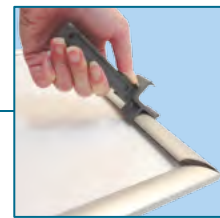

# Security Snapframes

Virtually impossible to open by hand, these snapframes open easily with our hand-held opening tool (available separately)

## 25mm Profile with Mitred Corners

Poster Size	Display Area (mm)	O/A Dimensions (mm)	Weight (kg)	Availability	Order Code
A4	196 x 283	246 x 333	0.6	In stock	SNSA425SA(W)
A3	283 x 406	333 x 456	0.8	In stock	SNSA325SA(W)
A2	406 x 580	456 x 630	1.3	In stock	SNSA225SA(W)
A1	580 x 827	630 x 877	2.5	In stock	SNSA125SA(W)
A0	827 x 1175	877 x 1225	4	Made to order	UCZ255N0A0
20" x 30"	494 x 748	544 x 798	1.8	In stock	SNS2325SA(W)
30" x 40"	748 x 1002	798 x 1052	3.5	Made to order	UCZ255N034
40" x 60"	1002 x 1510	1052 x 1560	6	Made to order	UCZ255N046

# Lockable Snapframes

Simple Allen key operation and sequentially opening sides keep your posters safe