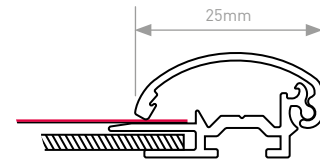

# Security Snapframes

Virtually impossible to open by hand, these snapframes open easily with our hand-held opening tool (available separately)

## 25mm Profile with Mitred Corners

Poster Size	Display Area (mm)	O/A Dimensions (mm)	Weight (kg)	Availability	Order Code
A4	196 x 283	246 x 333	0.6	In stock	SNSA425SA(W)
A3	283 x 406	333 x 456	0.8	In stock	SNSA325SA(W)
A2	406 x 580	456 x 630	1.3	In stock	SNSA225SA(W)
A1	580 x 827	630 x 877	2.5	In stock	SNSA125SA(W)
A0	827 x 1175	877 x 1225	4	Made to order	UCZ255N0A0
20" x 30"	494 x 748	544 x 798	1.8	In stock	SNS2325SA(W)
30" x 40"	748 x 1002	798 x 1052	3.5	Made to order	UCZ255N034
40" x 60"	1002 x 1510	1052 x 1560	6	Made to order	UCZ255N046

## 42mm Profile with Mitred Corners

Poster Size	Display Area (mm)	O/A Dimensions (mm)	Weight (kg)	Availability	Order Code
A3	256 x 379	340 x 463	1.3	Made to order	UCZ425N0A3
A2	379 x 553	463 x 637	1.9	Made to order	UCZ425N0A2
A1	553 x 800	637 x 884	2.8	Made to order	UCZ425N0A1
A0	800 x 1148	884 x 1232	4.8	In stock	SNSA042SA
20" x 30"	467 x 721	551 x 805	2.3	Made to order	UCZ425N023
30" x 40"	721 x 975	805 x 1059	4	In stock	SNS3442SA
40" x 60"	975 x 1483	1059 x 1567	7.9	In stock	SNS4642SA