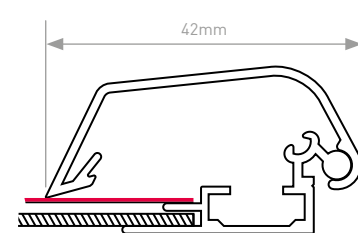

## 25mm Profile with Mitred Corners

Poster Size	Display Area (mm)	O/A Dimensions (mm)	Weight (kg)	Availability	Order Code
A4	196 x 283	246 x 333	0.6	In stock	SNSA425SA(W)
A3	283 x 406	333 x 456	0.8	In stock	SNSA325SA(W)
A2	406 x 580	456 x 630	1.3	In stock	SNSA225SA(W)
A1	580 x 827	630 x 877	2.5	In stock	SNSA125SA(W)
A0	827 x 1175	877 x 1225	4	Made to order	UCZ255N0A0
20" x 30"	494 x 748	544 x 798	1.8	In stock	SNS2325SA(W)
30" x 40"	748 x 1002	798 x 1052	3.5	Made to order	UCZ255N034
40" x 60"	1002 x 1510	1052 x 1560	6	Made to order	UCZ255N046

## 42mm Profile with Mitred Corners

Poster Size	Display Area (mm)	O/A Dimensions (mm)	Weight (kg)	Availability	Order Code
A3	256 x 379	340 x 463	1.3	Made to order	UCZ425N0A3
A2	379 x 553	463 x 637	1.9	Made to order	UCZ425N0A2
A1	553 x 800	637 x 884	2.8	Made to order	UCZ425N0A1
A0	800 x 1148	884 x 1232	4.8	In stock	SNSA042SA
20" x 30"	467 x 721	551 x 805	2.3	Made to order	UCZ425N023
30" x 40"	721 x 975	805 x 1059	4	In stock	SNS3442SA
40" x 60"	975 x 1483	1059 x 1567	7.9	In stock	SNS4642SA

## 32mm Profile with Mitred Corners

Poster Size	Display Area (mm)	O/A Dimensions (mm)	Weight (kg)	Availability	Order Code
A4	190 x 277	253 x 340	0.8	In stock	SNLKA432SA(W)
A3	277 x 400	340 x 463	1.2		SNLKA332SA
A2	400 x 574	463 x 637	1.7		SNLKA232SA
A1	574 x 821	637 x 884	3.1		SNLKA132SA
A0	821 x 1169	884 x 1232	5.6		SNLKA032SA(W)
20" x 30"	488 x 742	551 x 805	3.2		SNLK203032SA(W)
30" x 40"	742 x 996	805 x 1059	4		SNLK304032SA(W)
40" x 60"	996 x 1504	1059 x 1567	7.1		SNLK406032SA(W)